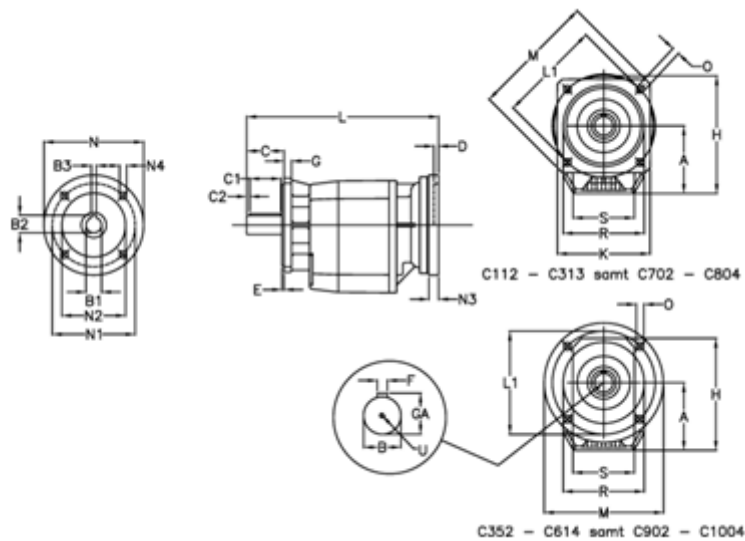

Article number: 40600802402435

Description: Helical gearbox
C802F-24-P90B5

Measures

A = 247.0	D = 4.0	L1 = 350	R = 320
B = 80	E = 5	M = 400	S = 300
B1 = 24	F = 22	N = 200	U = M20x42
B2 = 27.3	G = 20	N1 = 165	
B3 = 8	GA = 85.0	N2 = 130	
C = 140	H = 422.0	N3 = 0	
C1 = 110	K = 350	N4 = M10x12	
C2 = 15	L = 533.0	O = 18.0	